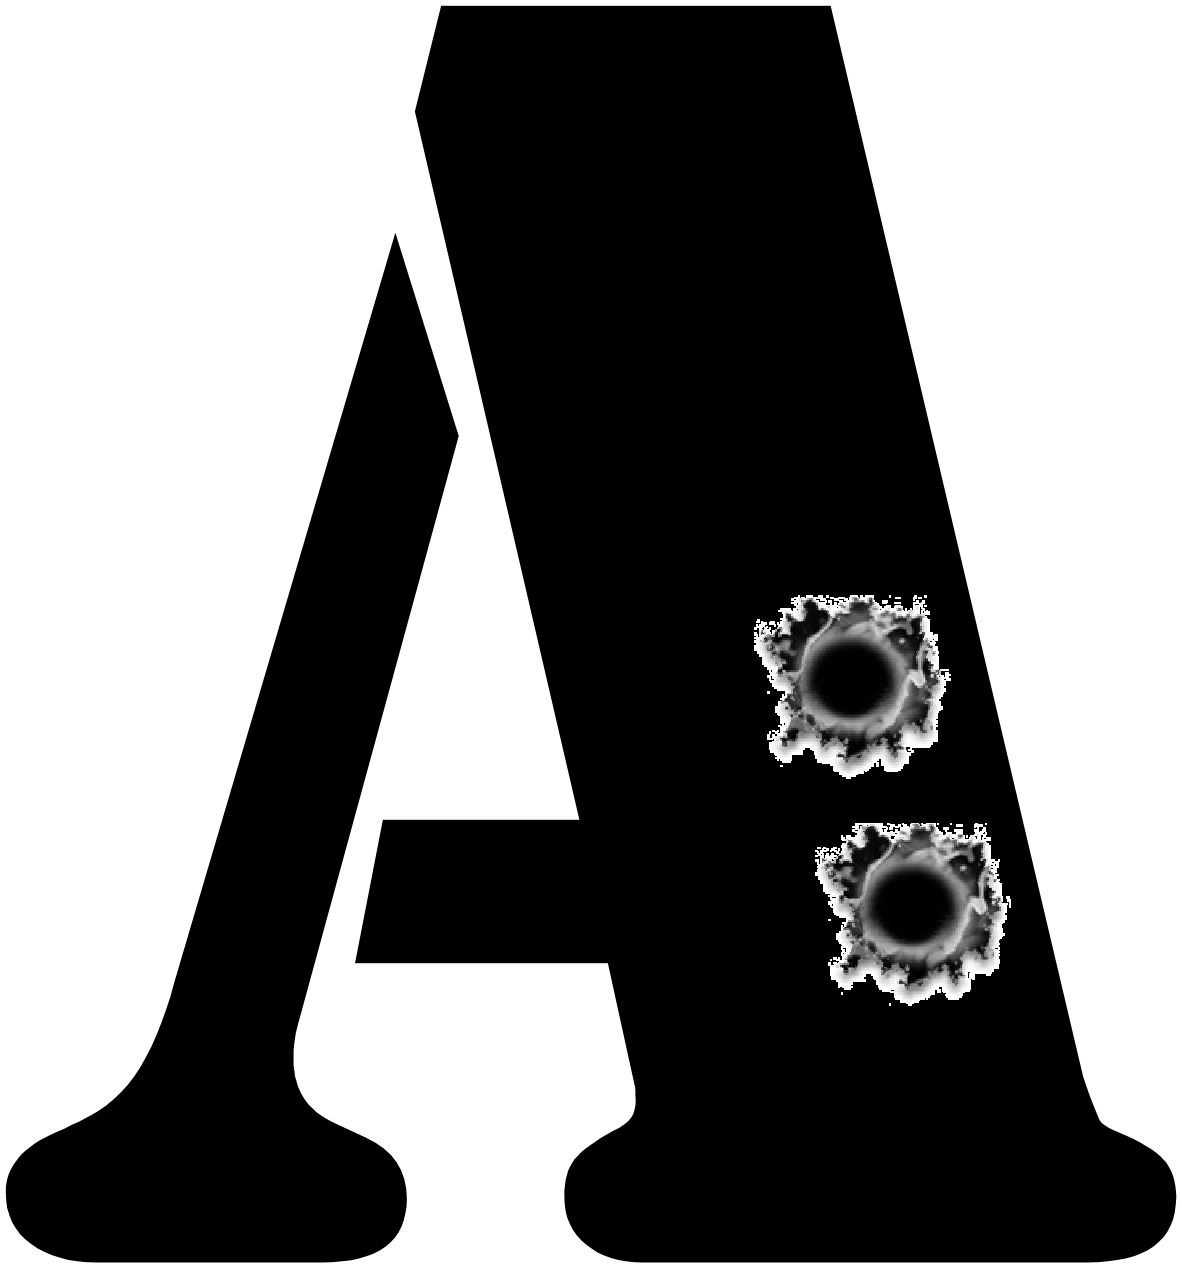

N **M**

IR

The image displays the letters 'I' and 'R' in a large, bold, black serif font. The letter 'I' is on the left, and the letter 'R' is on the right. The letter 'I' has a circular hole cut out of its center, revealing a dark, textured interior. The letter 'R' is a classic serif 'R' with a curved top and a small tail at the bottom right.