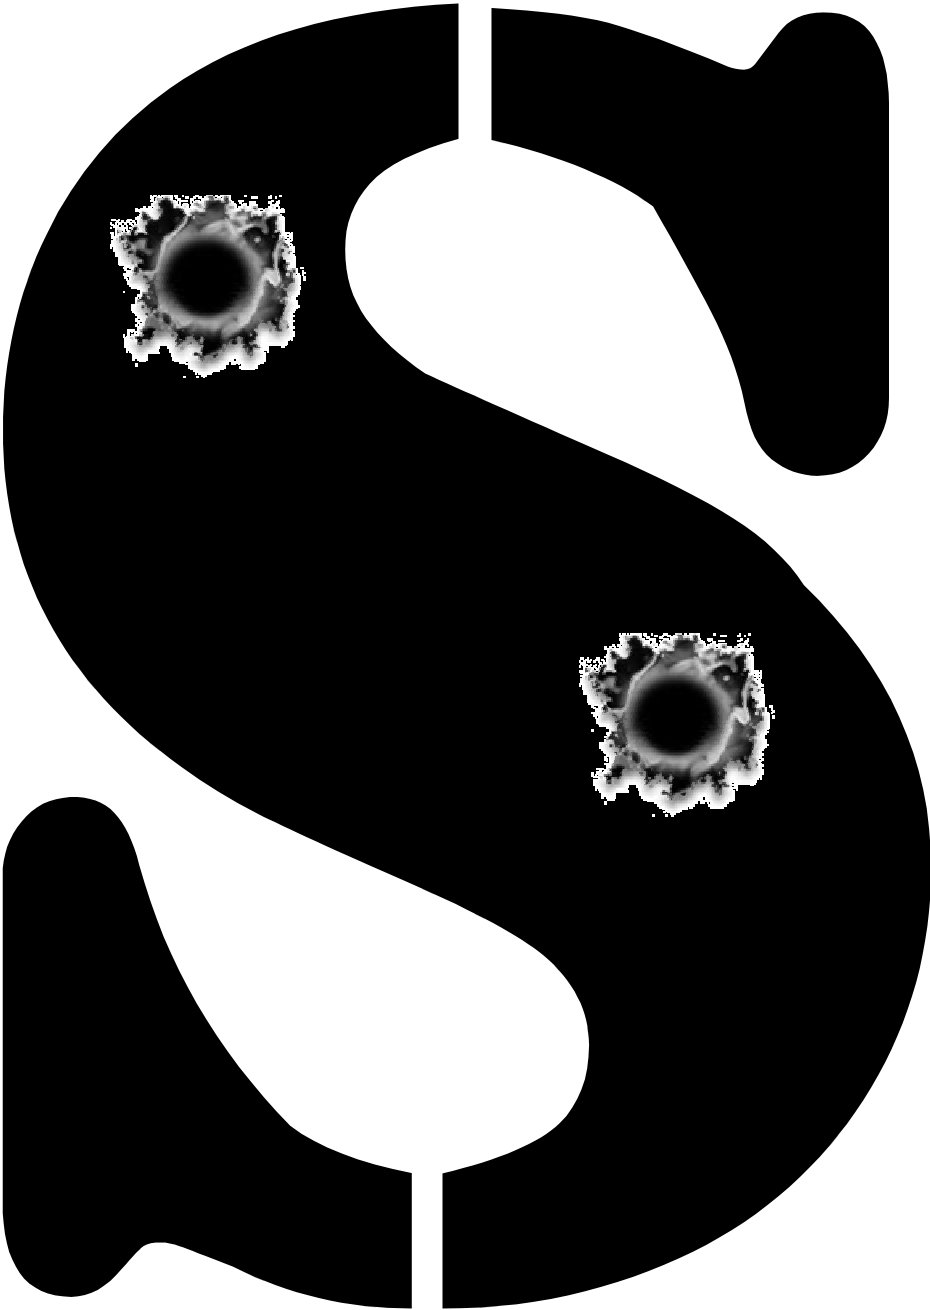

N **M**

IR

The image displays the letters 'I' and 'R' in a large, bold, black serif font. The letter 'I' is on the left, and the letter 'R' is on the right. The letter 'I' has a circular hole cut out of its center, revealing a dark, textured interior. The letter 'R' is a classic serif 'R' with a curved top and a small tail at the bottom right.

N **M**

ID