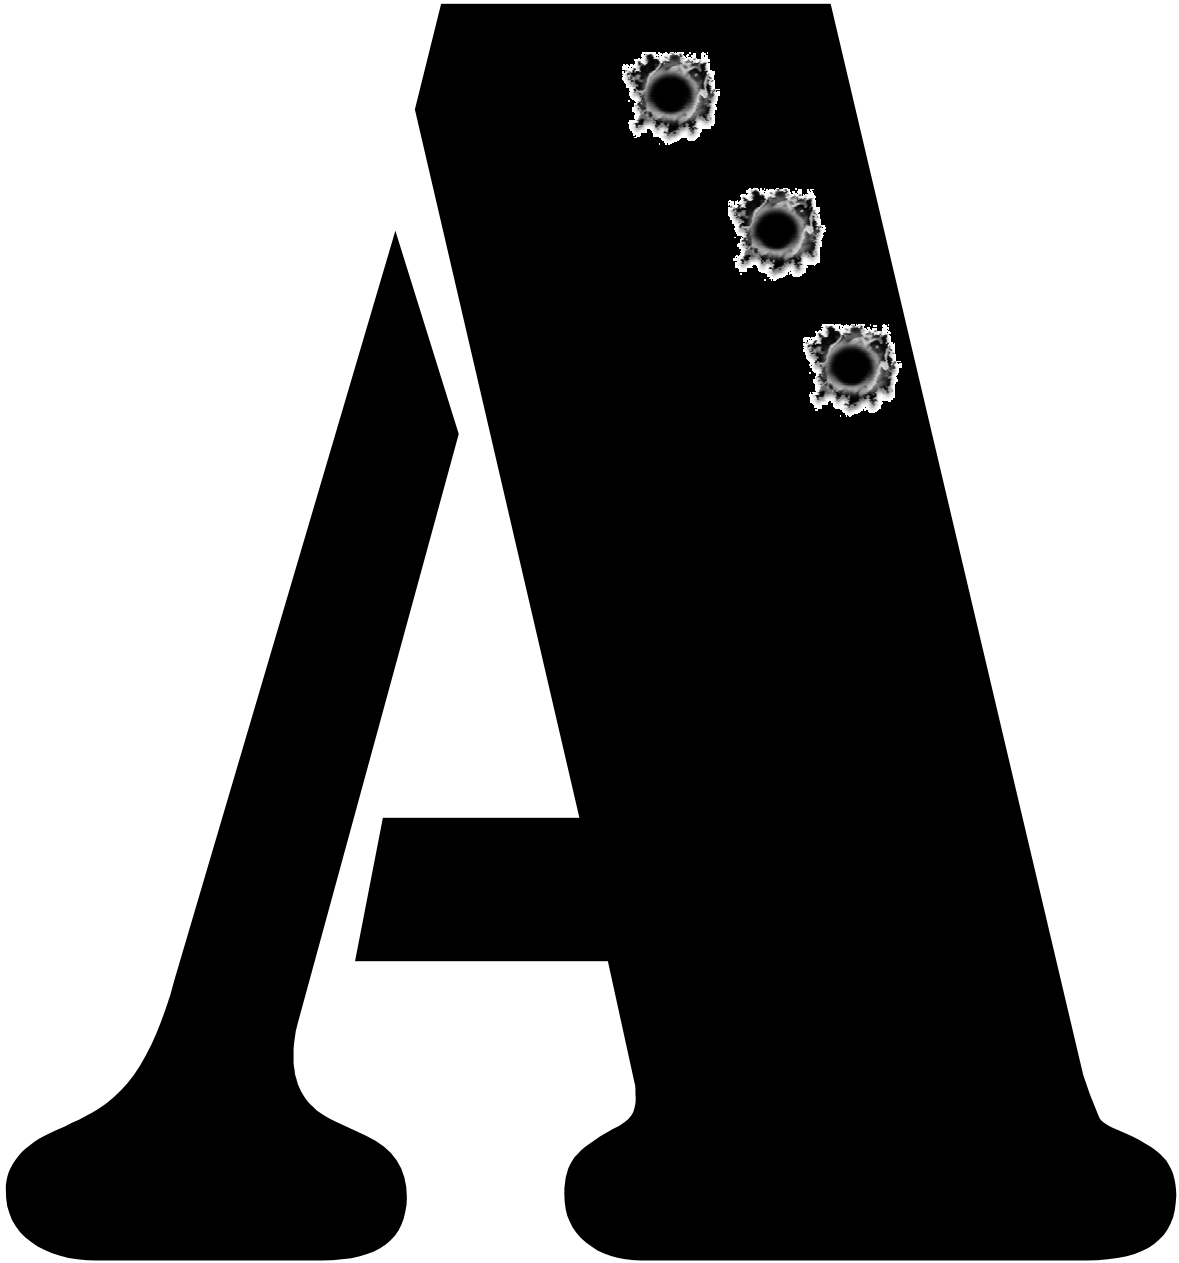

N **M**

IR

The image displays the letters 'I' and 'R' in a large, bold, black serif font. The letter 'I' is on the left, and the letter 'R' is on the right. The letter 'I' has a circular hole cut out of its center, revealing a dark, textured interior. The letter 'R' is a classic serif 'R' with a curved top and a small tail at the bottom right.