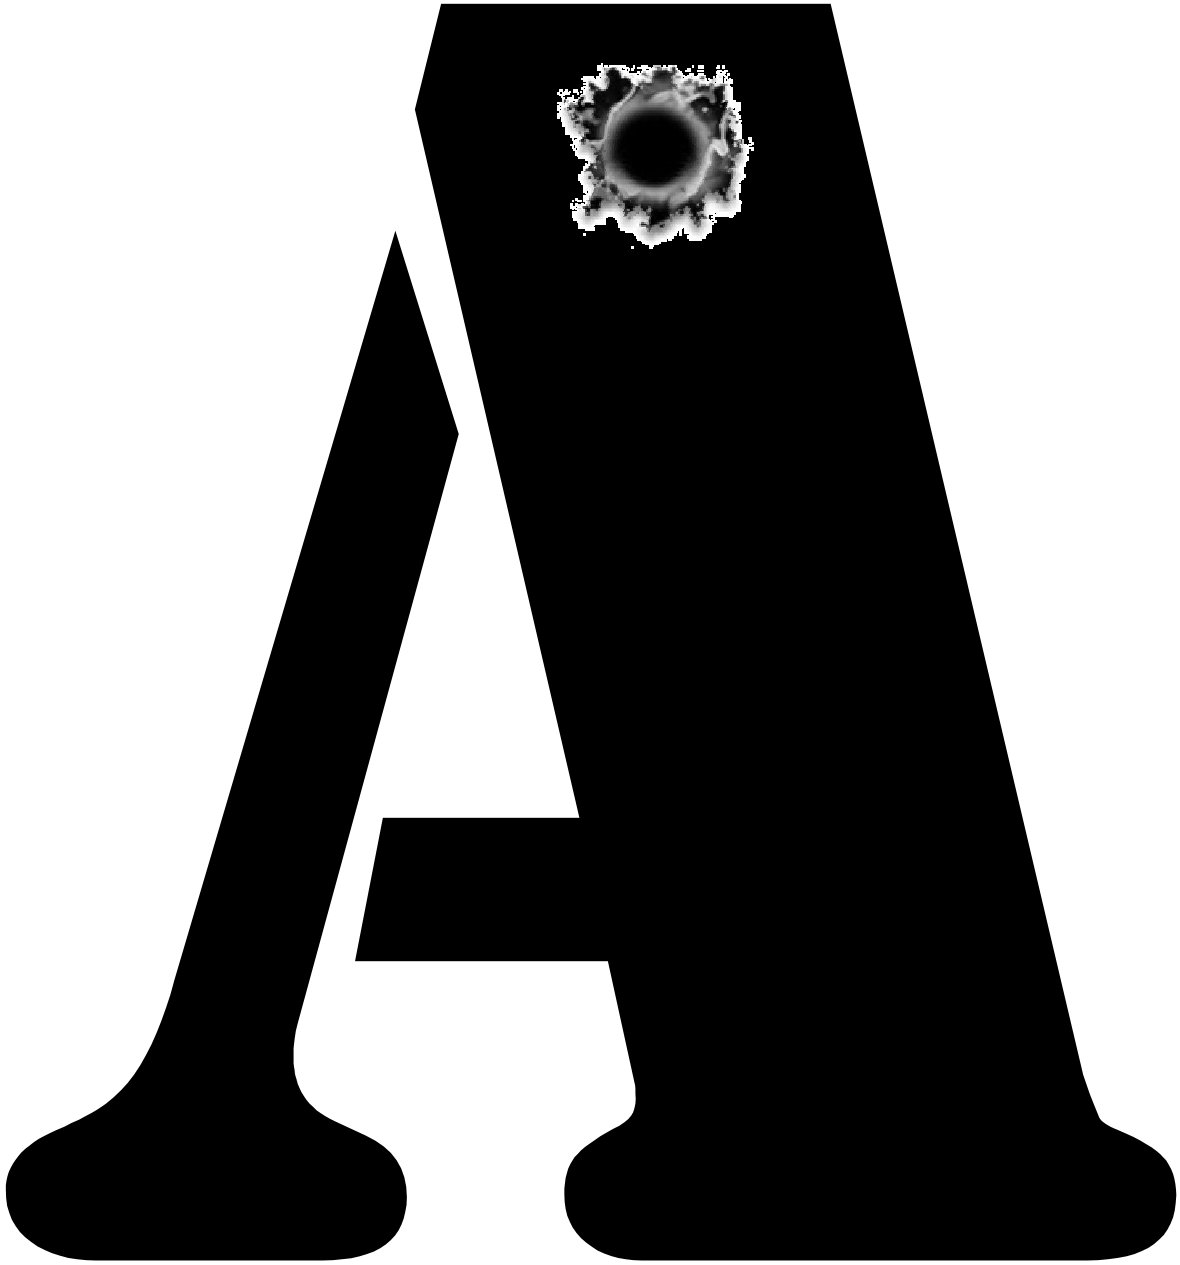

N **M**

IR

The image displays the letters 'I' and 'R' in a large, bold, black serif font. The letter 'I' is on the left, and the letter 'R' is on the right. The letter 'I' has a circular hole cut out of its center, revealing a dark, textured interior. The letter 'R' is a classic serif 'R' with a curved top and a small tail at the bottom right.