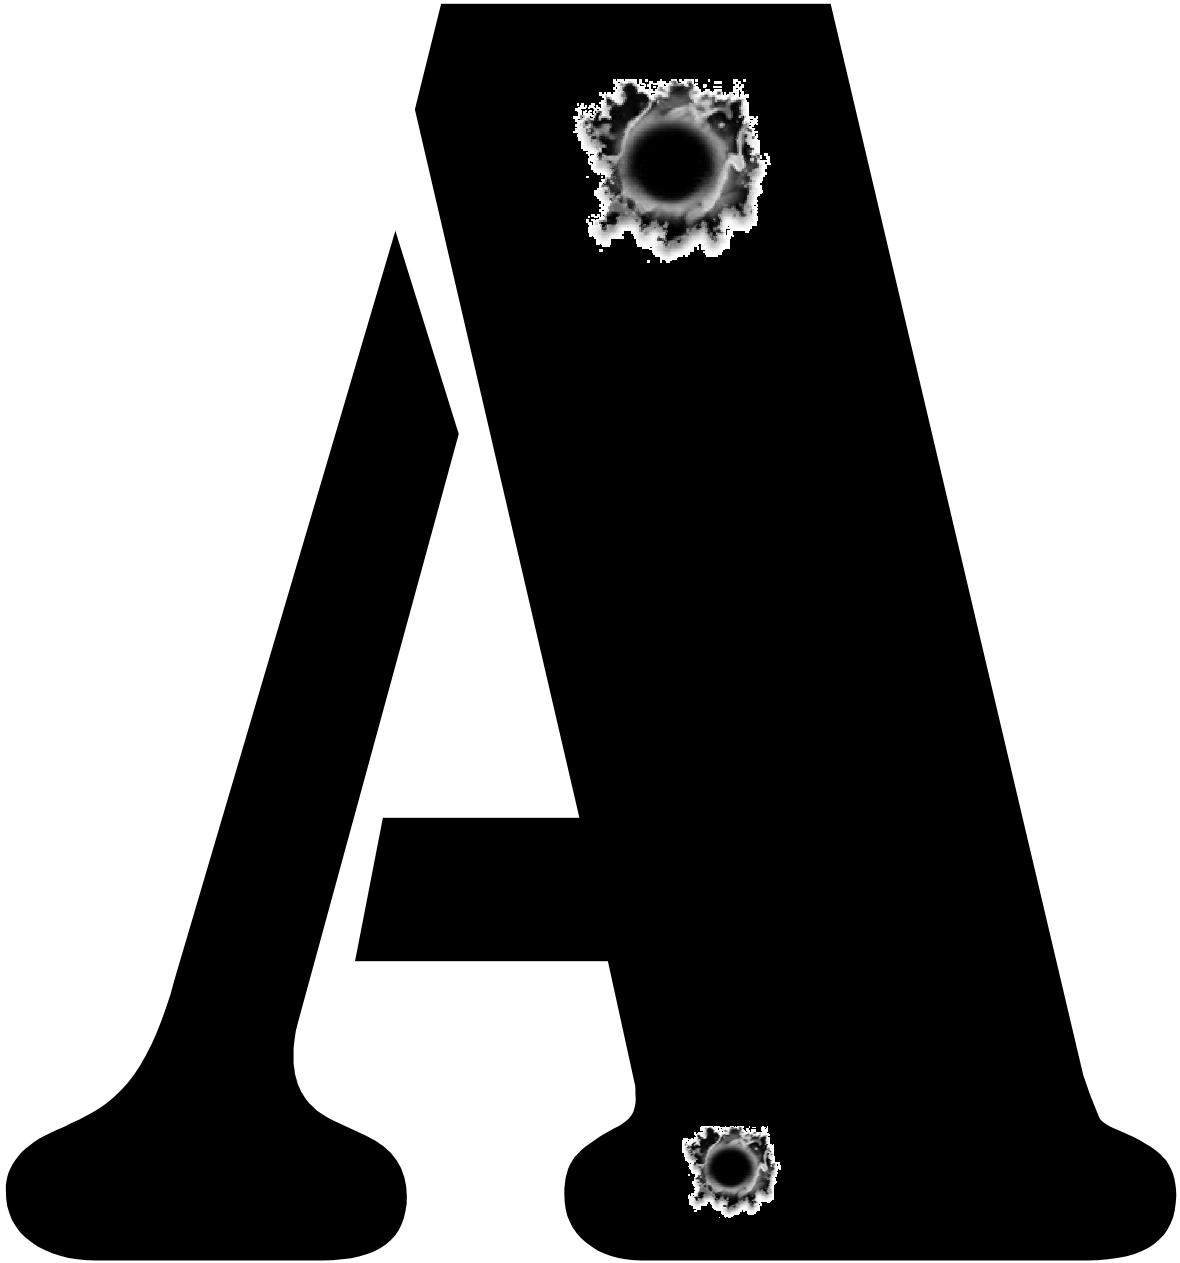

N **M**

IR

The image displays the letters 'I' and 'R' in a large, bold, black serif font. The letter 'I' is on the left, and the letter 'R' is on the right. The letter 'I' has a circular hole cut out of its center, revealing a dark, textured interior. The letter 'R' is a classic serif 'R' with a curved top and a small tail at the bottom right.