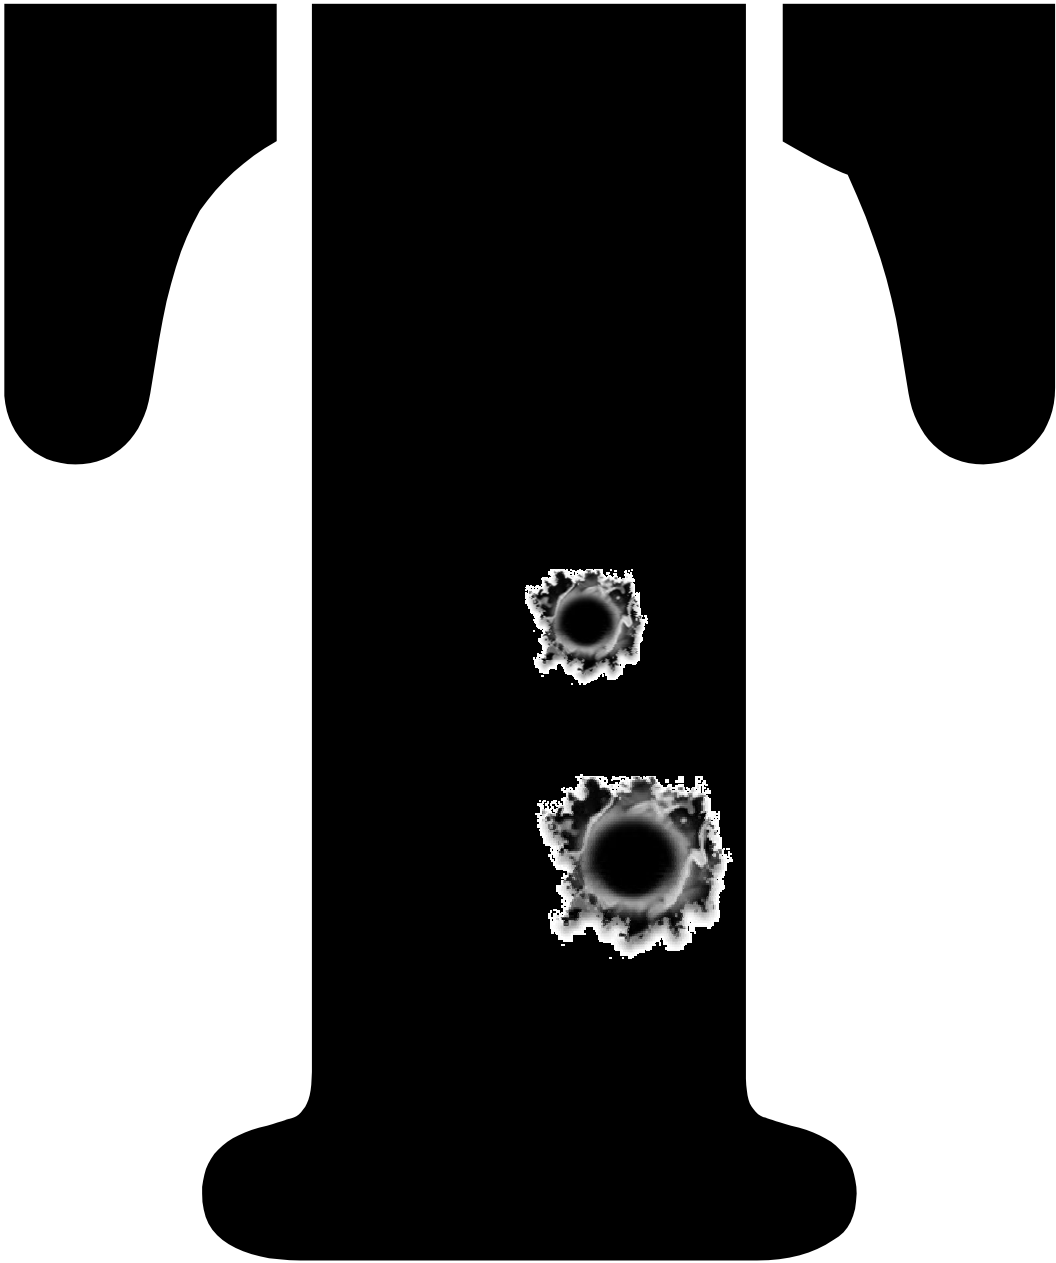

N **M**

IR

The image displays the letters 'I' and 'R' in a large, bold, black serif font. The letter 'I' is on the left, and the letter 'R' is on the right. The letter 'I' has a circular hole cut out of its center, revealing a dark, textured interior. The letter 'R' is a classic serif 'R' with a curved top and a small tail at the bottom right.

N **M**

ID