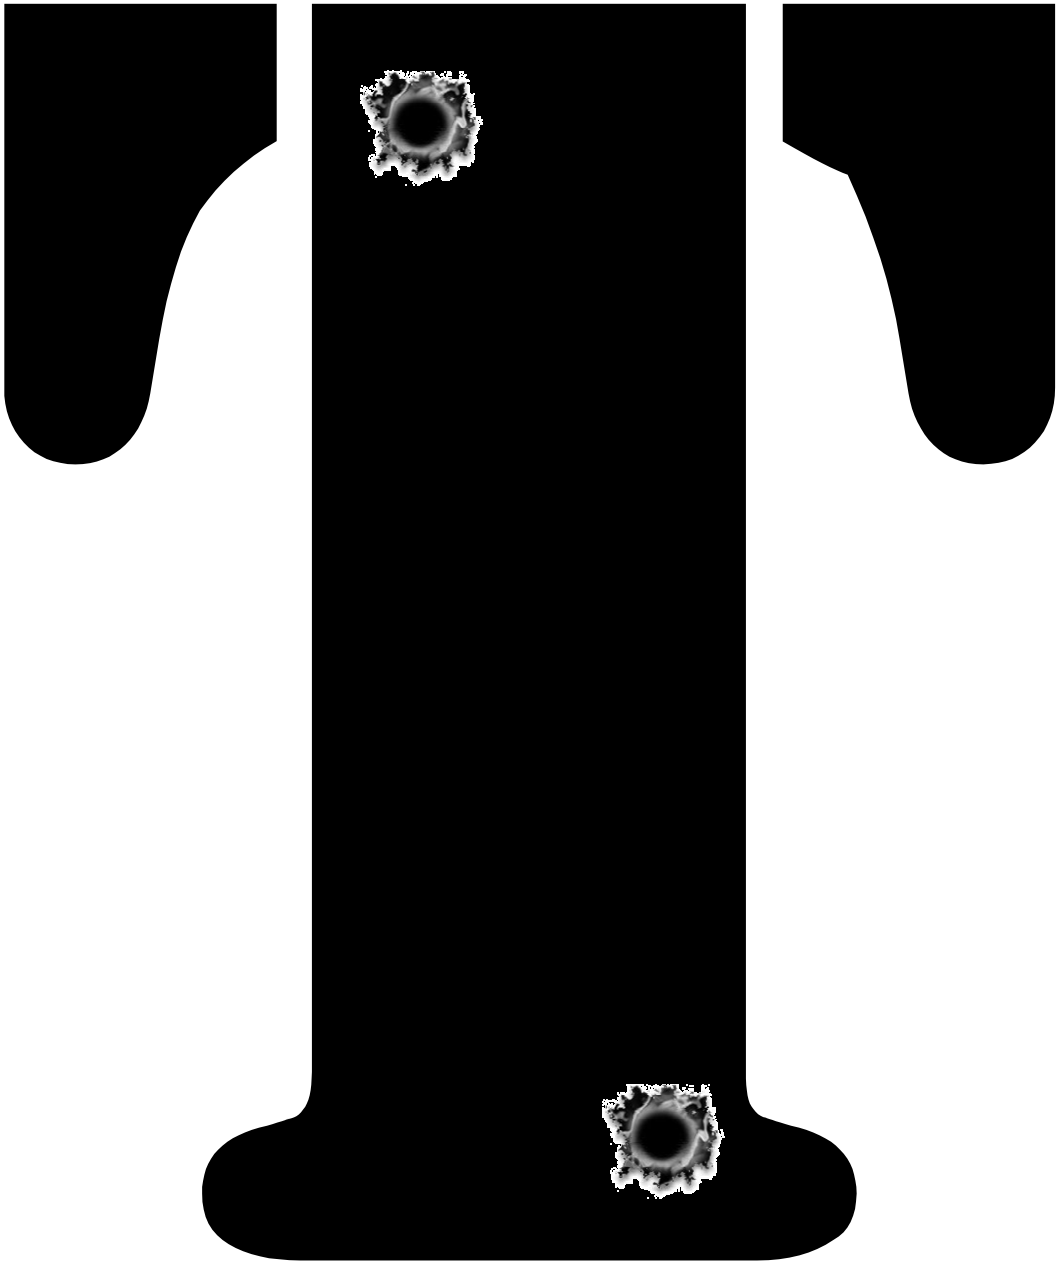

N **M**

IR

The image displays the letters 'I' and 'R' in a large, bold, black serif font. The letter 'I' is on the left, and the letter 'R' is on the right. The letter 'I' has a circular hole cut out of its center, revealing a dark, textured interior. The letter 'R' is a classic serif 'R' with a curved top and a small tail at the bottom right.