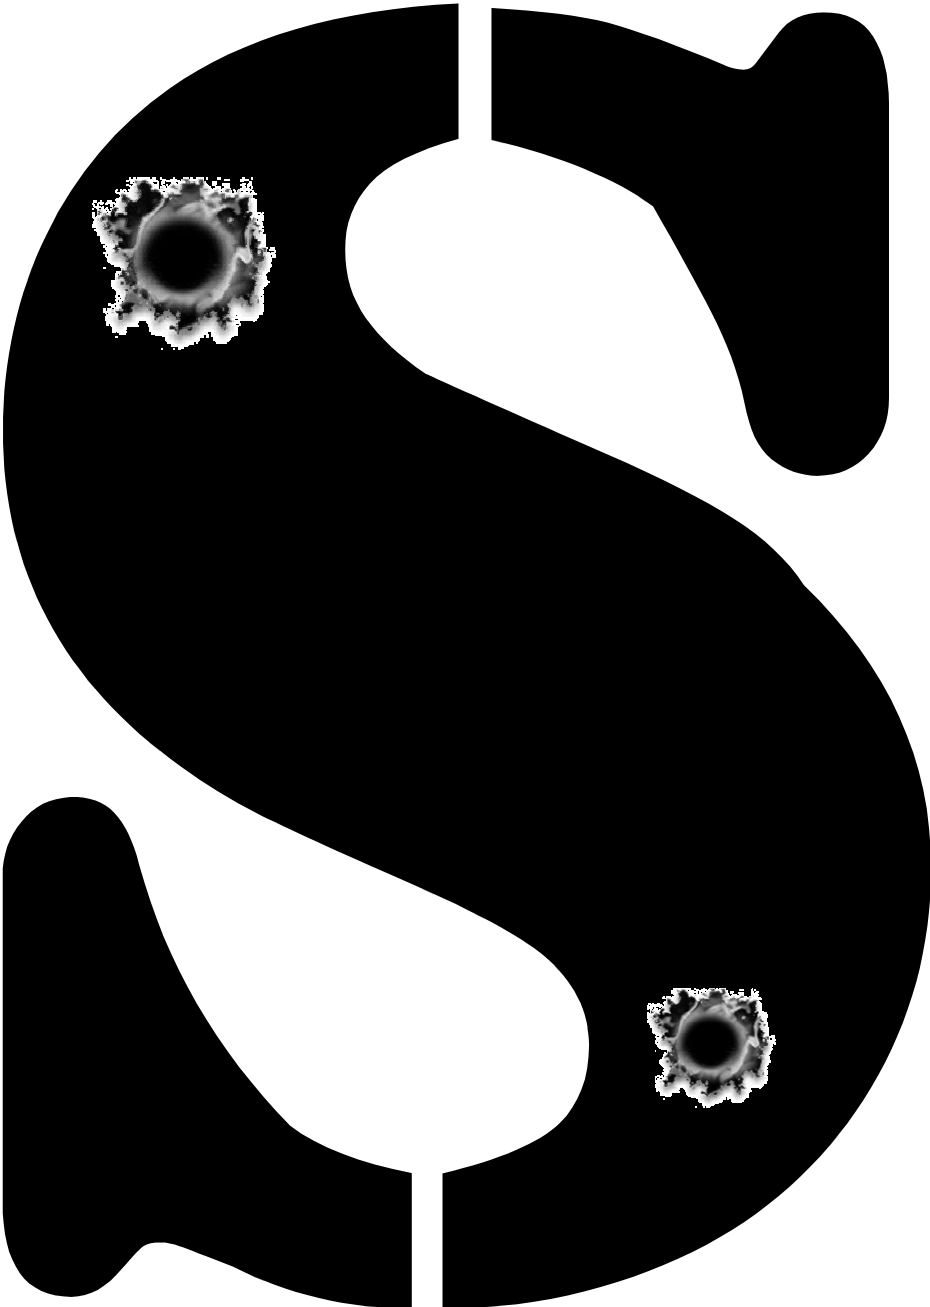

N **M**

IR

The image displays the letters 'I' and 'R' in a large, bold, black serif font. The letter 'I' is on the left, and the letter 'R' is on the right. The letter 'I' has a circular hole cut out of its center, revealing a dark, textured interior. The letter 'R' is a classic serif 'R' with a curved top and a small tail at the bottom right.